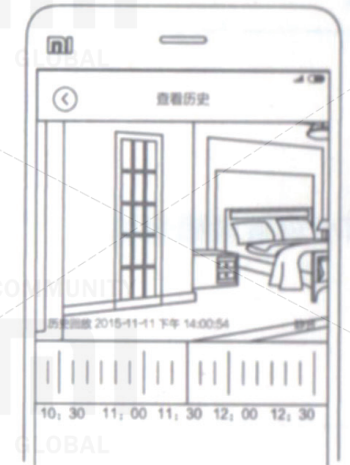

Video history

Keep your memorable moments with your family

Use Mijia Smart Camera not only to protect a home, but also for recording and storing beautiful moments with your family. Insert a Micro SD card to store all recordings from the camera. Later you can move all the video on the router / NAS and other storage devices. The camera will record all the brightest events in a home, which you can view at any time. Keep all fond memories for many years.