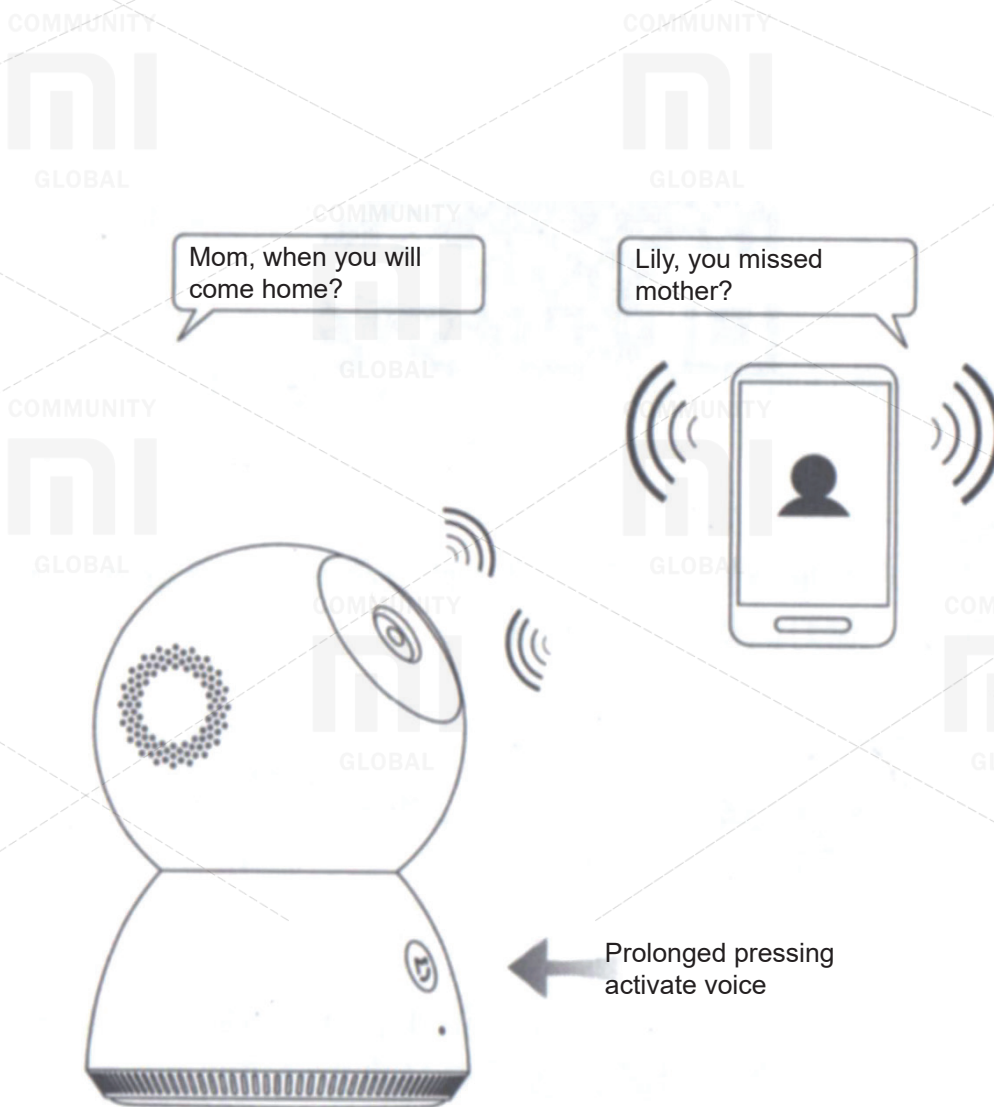

## Video history

### Keep your memorable moments with your family

Use Mijia Smart Camera not only to protect a home, but also for recording and storing beautiful moments with your family. Insert a Micro SD card to store all recordings from the camera. Later you can move all the video on the router / NAS and other storage devices. The camera will record all the brightest events in a home, which you can view at any time. Keep all fond memories for many years.

## Infrared LEDs for night vision Parents always there

Use the camera for showing of love and care to your child. Mijia Smart Camera equipped by ten 940nm IR LED, which allow you to use the device in night mode. Leave the camera at the crib and at any time observe your child. No more need to repeatedly get up at night worrying about sleeping baby. Mijia Smart Camera - this is 24-hour supervision for your child.

## Two-way voice communication

Voice can be initiated, using the camera and a mobile device (if a mobile device is within range of access).

- Voice activated within 3 seconds after receiving a request from a mobile device.
- Long pressing the connection button of the camera sends a request for voice communication, that takes mobile device.