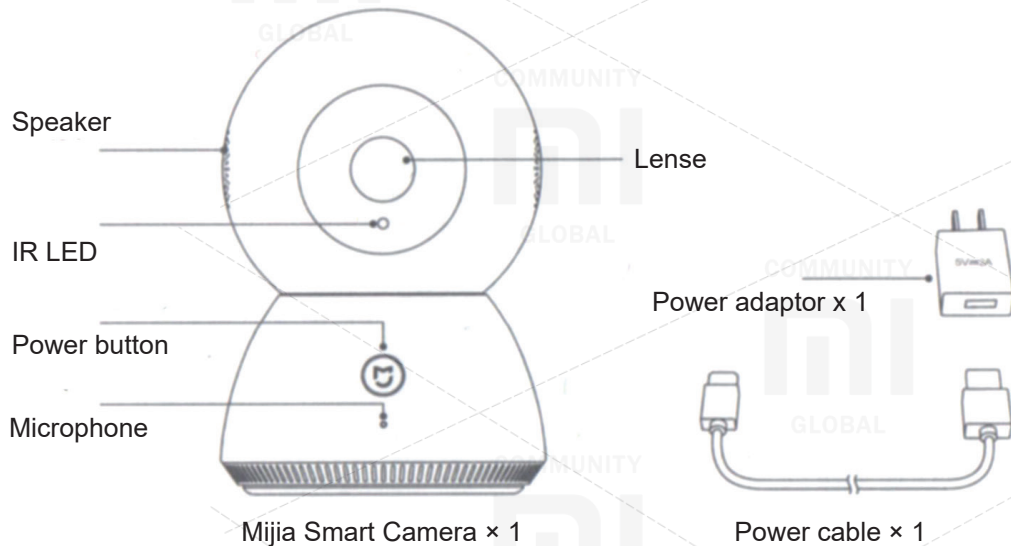

## Mijia Smart Camera 360°

Capture every moment in your home!  
Overview 360 degree, FHD 1080p resolution, infrared LEDs - night filming, wide overview voice.

### Parameters

Size: 118 x 80 x 80 mm;  
Model: JTSXJ01CM;  
Weight: 248 g;  
Power consumption: 5V / 2A;  
Angle of View: 100,2 °;  
Resolution: 1080 p;  
Focal Length: 3.6 mm;  
Operating temperature: -10C ~ 50C;  
Connection Type: Wi-Fi IEEE 802.11 b / g / n 2,4 GHz;  
Data storage: Micro SD card (maximum capacity 32GB);  
Support: Android 4.0 or iOS 7.0 and later versions of this type;  
CMIIT ID: 2015DP3658.