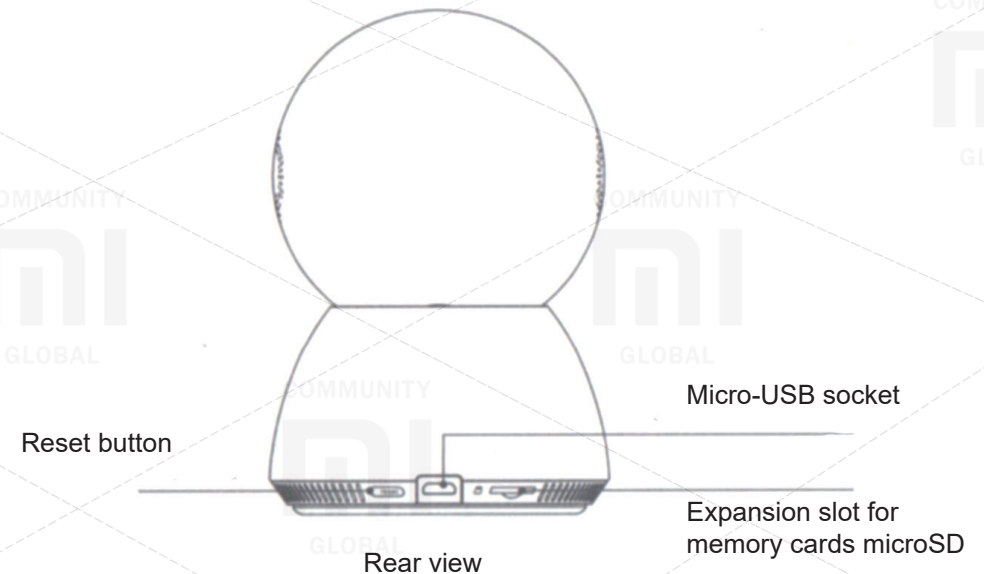

## Mijia Smart Camera 360°

Capture every moment in your home!  
Overview 360 degree, FHD 1080p resolution, infrared LEDs - night filming, wide overview voice.

### Parameters

Size: 118 x 80 x 80 mm;  
Model: JTSXJ01CM;  
Weight: 248 g;  
Power consumption: 5V / 2A;  
Angle of View: 100,2 °;  
Resolution: 1080 p;  
Focal Length: 3.6 mm;  
Operating temperature: -10C ~ 50C;  
Connection Type: Wi-Fi IEEE 802.11 b / g / n 2,4 GHz;  
Data storage: Micro SD card (maximum capacity 32GB);  
Support: Android 4.0 or iOS 7.0 and later versions of this type;  
CMIIT ID: 2015DP3658.