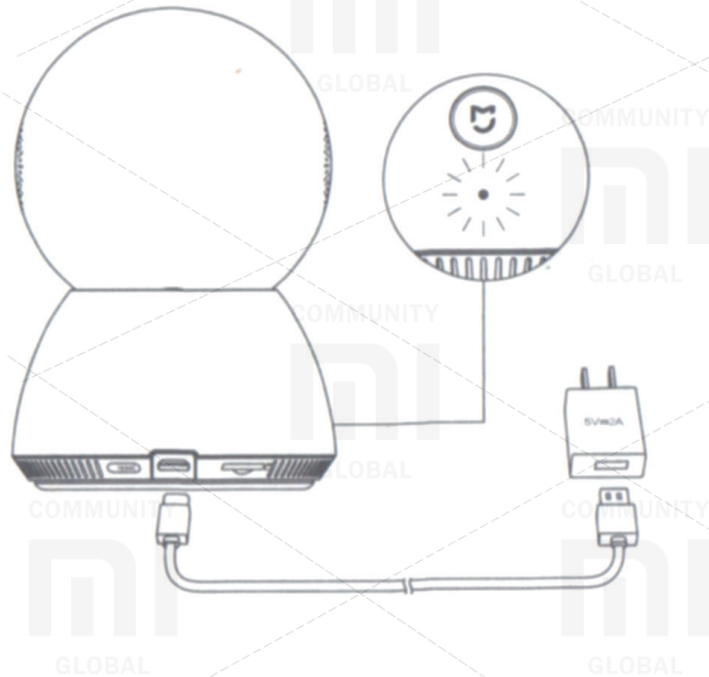

Connection setting

Connection of the camera

Connect a power adapter to the bottom of the device to the slot for micro USB, in a successful connection status light will flash orange (highly recommend to use of standard adapters, use of other adapters may damage the device).

- In case, the status light is not blinking orange, hold the reset button.
- After accession to network, please don't turn the camera lens manually. In event of incorrect placement of the camera lens, it's allowed manual adjustment to match with the position of mobile device.

Multi-angle camera view Permanent supervision of home

Mijia Smart Camera not only helps to show your love and care, but also a great device to protect a house. Turn home assistant, select an area, and set the protection regime. In case of movement in certain areas in a house, the camera instantly switches to 10-second video recording and sends you video to your phone card. Watch your family and household pets in real time, leave all disturbances in the past.

Recording Full HD video in 1080p

Mijia Smart Camera has a screen resolution of 1080p HD 4MP. The camera is based on the Ambarella S2LM GPU from manufacturer, which specializes in integrated circuits and sensor equipped with HD from American OV company and 4x digital zoom, Magic Zoom. Enjoy crisp and colorful images.

Audio and video connection with your beloved relatives

Mijia Smart Camera allows you to always be close to your loved ones to show their love and care. This camera supports two-way audio and one-way video connection and a call button. Special DSP noise reduction technology helps you to communicate freely with friends at any time.

Smart Camera Even more opportunities in the future

Features of the device in the future will be even more camera capabilities. Always up to date, you can simultaneously view images from multiple cameras on a TV or on a PC, check the inbox of WeChat and more. Mijia Smart Camera will become smarter.